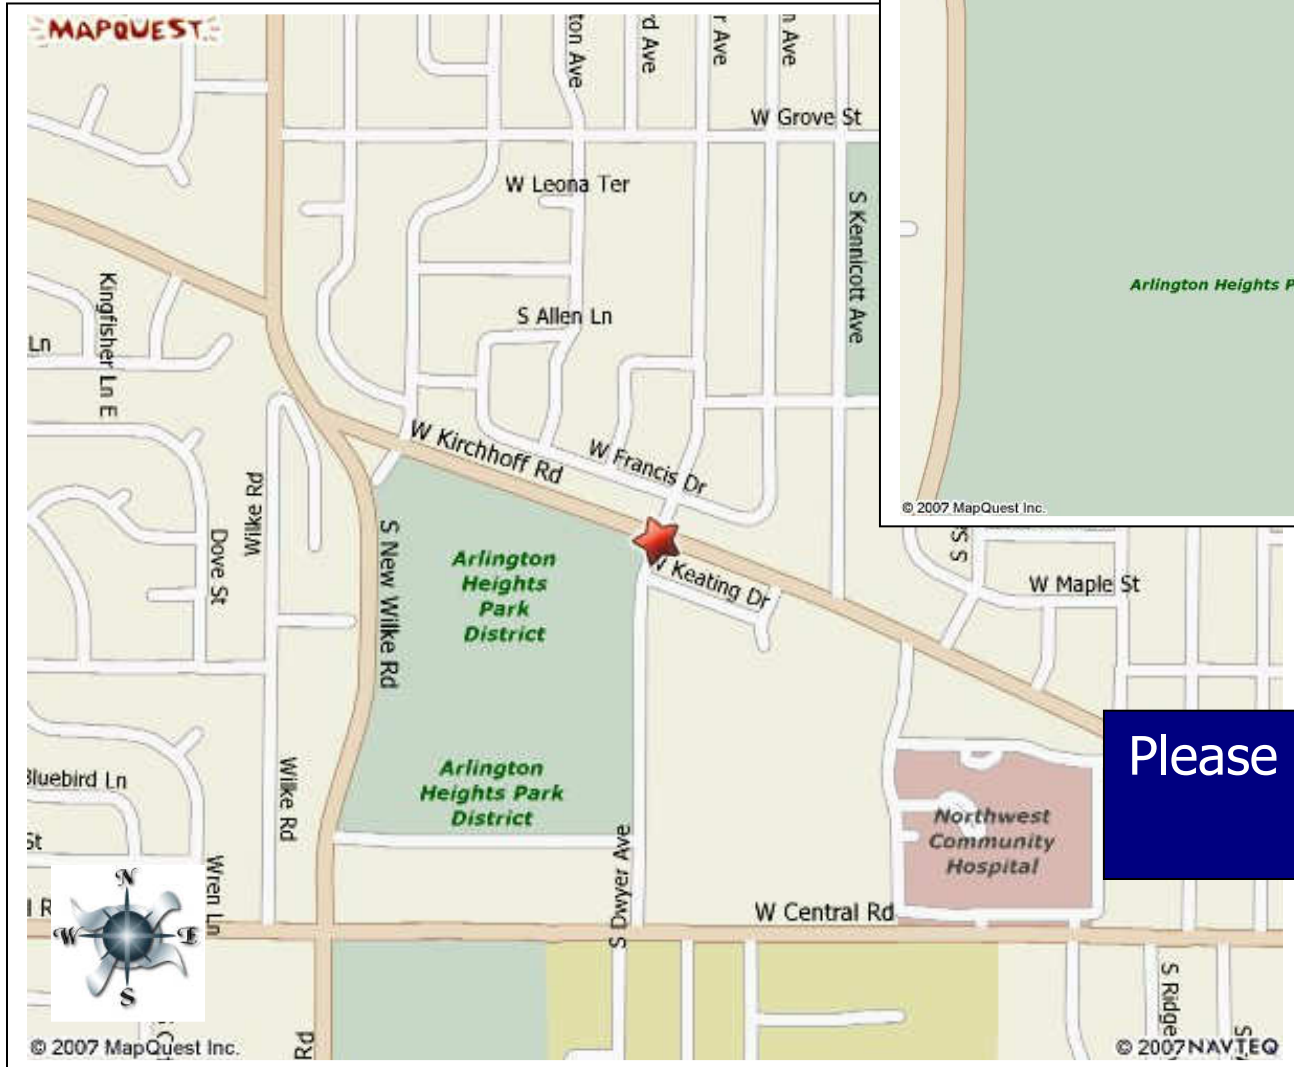

Sunset Meadows W. Kirchoff & Dwyer Ave Rolling Meadows, IL 60005

Please park in designated areas only.